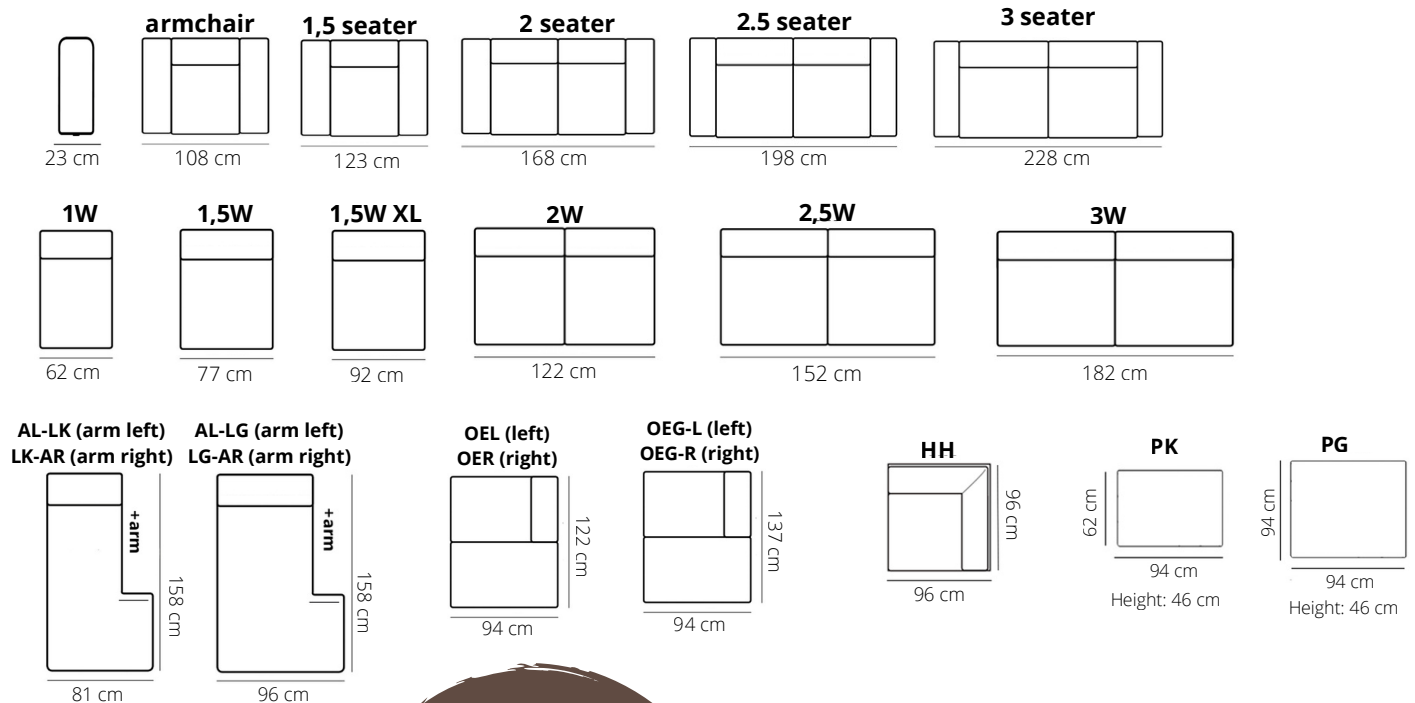

DOVER

ELEMENTS

STITCHING

flat seam

8 cm
anti-slip

HEIGHT: 78 cm
DEPTH: 94 cm
SEAT DEPTH: 56 cm
SEAT HEIGHT: 46 cm
ARM HEIGHT: 61 cm

PRODUCT INFO

FRAME