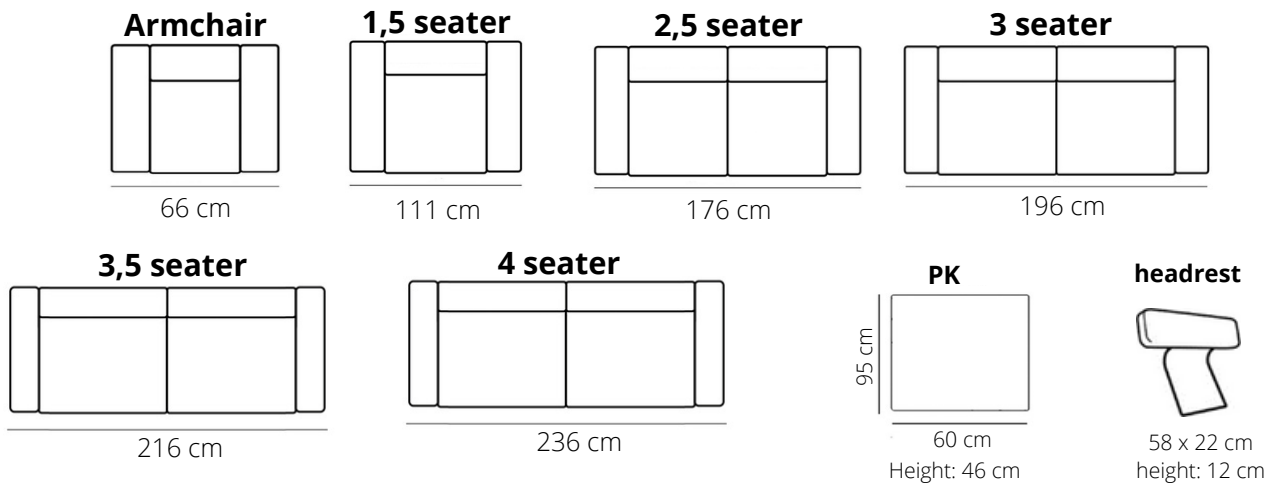

BOCCA

ELEMENTS

STITCHING

flat seam

LEGS

J-187
black

HEIGHT: 83 cm
DEPTH: 95cm
SEAT DEPTH: 62 cm
SEAT HEIGHT: 47 cm
ARM HEIGHT: 67 cm

PRODUCT INFO