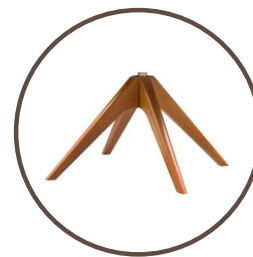

RIHANNA

L21
available in:

-  black
-  dark wood
-  varnished

STITCHING

double stitching

HEIGHT: 76 cm
DEPTH: 73 cm
WIDTH: 78 cm
SEAT DEPTH: 56 cm
SEAT HEIGHT: 43 cm
ARM HEIGHT: 66 cm

PRODUCT INFO

FRAME

wood

FILLING

moulded foam SG 40

this chair is rotatable