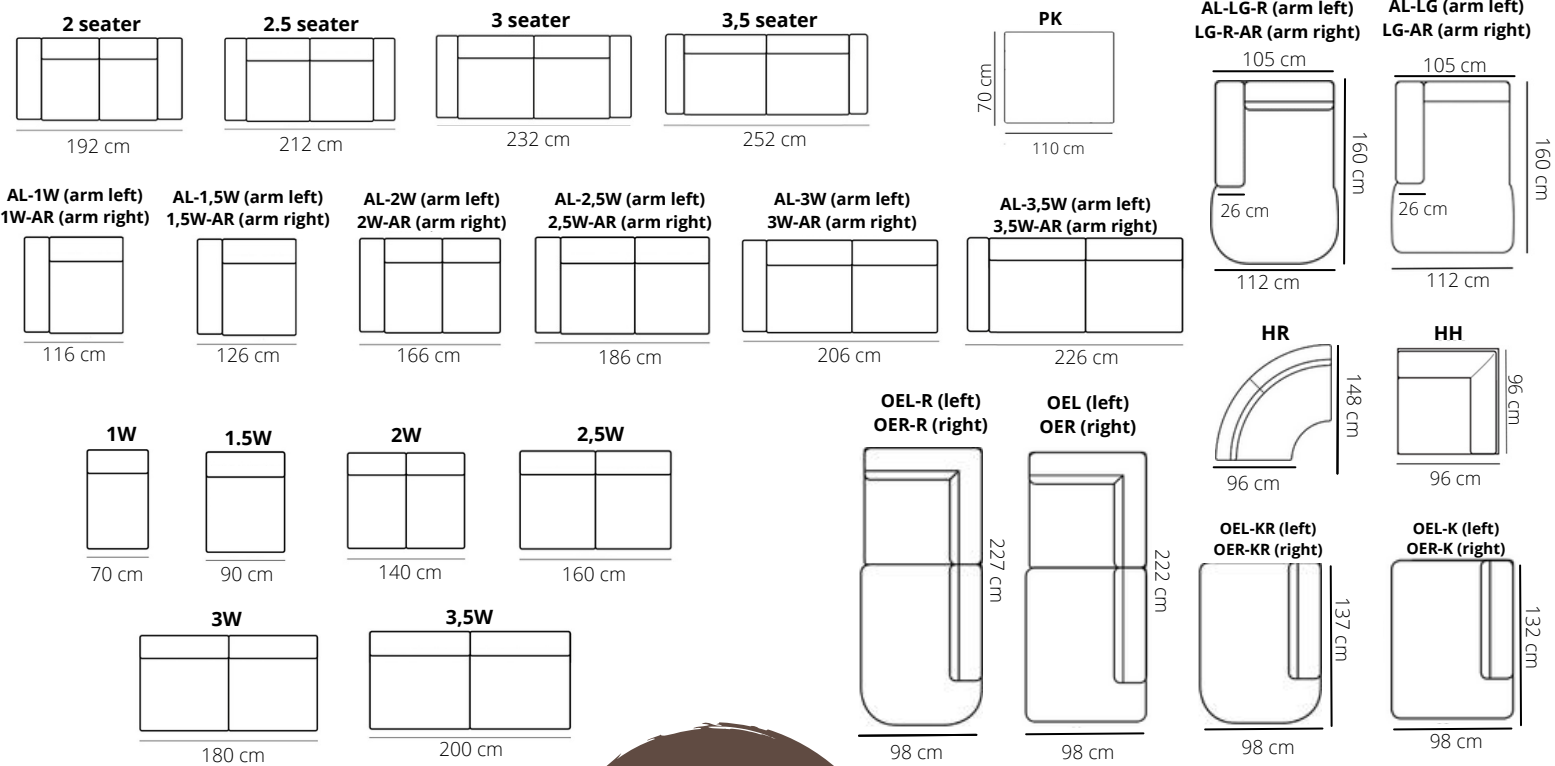

SHADOW

ELEMENTS

STITCHING

flat seam

LEGS

NNA

black or alu

HEIGHT: 82 cm
 DEPTH: 95 cm
 SEAT DEPTH: 58 cm
 SEAT HEIGHT: 47 cm
 ARM HEIGHT: 65 cm

PRODUCT INFO

FRAME

beechwood

chipboard

FILLING

BACK

foam HR 30

fibre wool