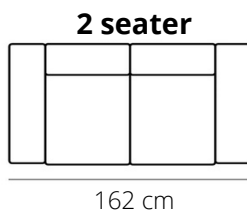

BROOKS

ELEMENTS

HEIGHT: 73 cm
DEPTH: 90 cm
SEAT DEPTH: 60 cm
SEAT HEIGHT: 43 cm
ARM HEIGHT: 66 cm

STITCHING

flat seam

LEGS

J-185

PRODUCT INFO