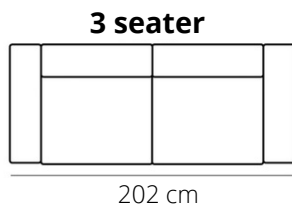

BROOKS

ELEMENTS

HEIGHT: 73 cm
DEPTH: 90 cm
SEAT DEPTH: 60 cm
SEAT HEIGHT: 43 cm
ARM HEIGHT: 66 cm

STITCHING

flat seam

LEGS

J-185

PRODUCT INFO