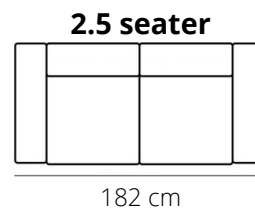

BROOKS

ELEMENTS

HEIGHT: 73 cm
DEPTH: 90 cm
SEAT DEPTH: 60 cm
SEAT HEIGHT: 43 cm
ARM HEIGHT: 66 cm

STITCHING

flat seam

LEGS

J-185

PRODUCT INFO