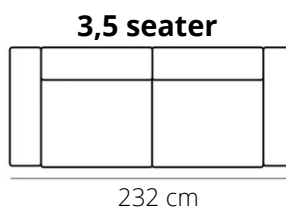

BROOKS

ELEMENTS

HEIGHT: 73 cm
DEPTH: 90 cm
SEAT DEPTH: 60 cm
SEAT HEIGHT: 43 cm
ARM HEIGHT: 66 cm

STITCHING

flat seam

LEGS

J-185

PRODUCT INFO