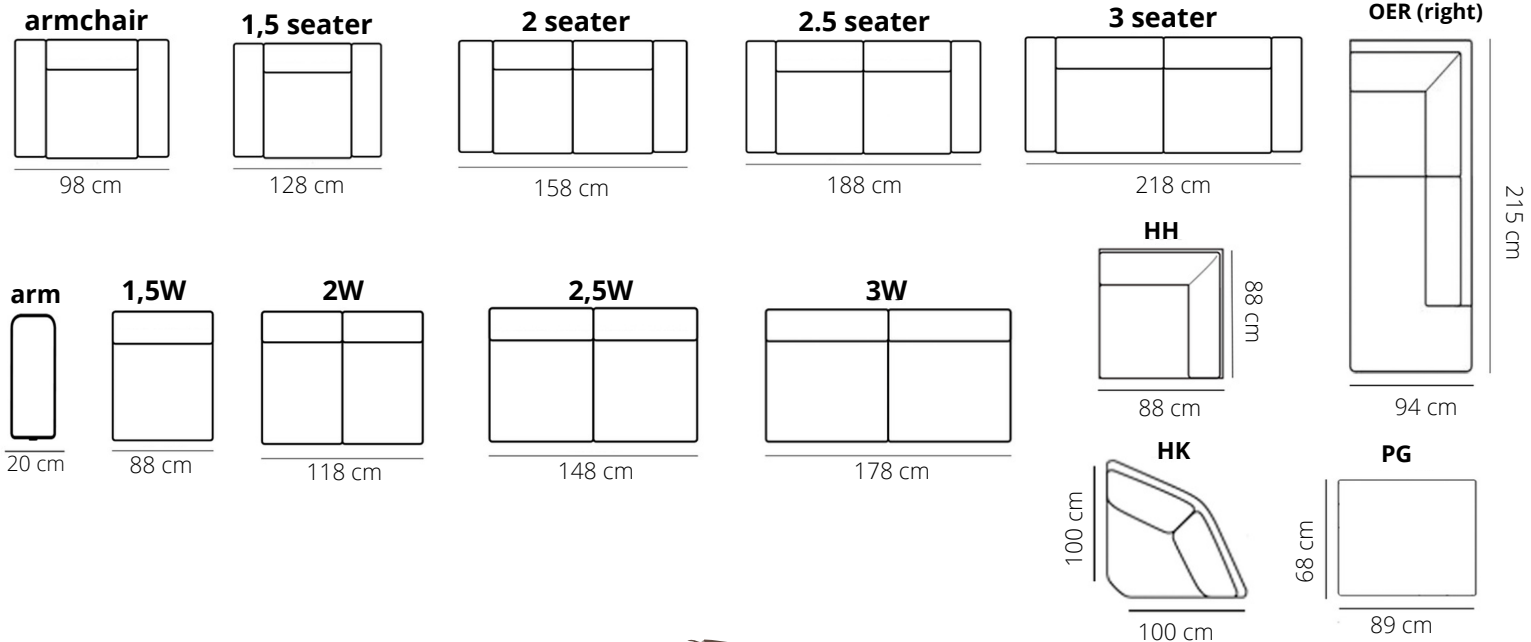

PANELLO-PERRINO-RAVELLO-SILANO

ELEMENTS

STITCHING

flat stitching

HEIGHT: 87 cm
DEPTH: 94 cm
SEAT DEPTH: 56 cm
SEAT HEIGHT: 49 cm
ARM HEIGHT: 67 cm

PRODUCT INFO

FRAME

beechwood