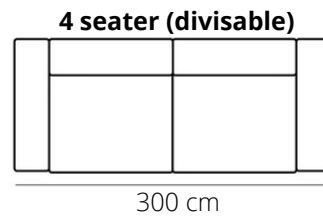

FABIAN

ELEMENTS

STITCHING

flat seam

HEIGHT: 80 cm
DEPTH: 100 cm
SEAT DEPTH: 59 cm
SEAT HEIGHT: 44 cm
ARM HEIGHT: 60 cm

PRODUCT INFO

FRAME

pine wood

This sofa has loose seat and back cushions

Fabrics and L60 only

Decorative cushions separately available in
75x62 cm or 53x53 cm