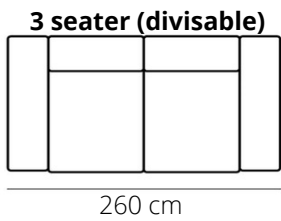

FABIAN

ELEMENTS

STITCHING

flat seam

HEIGHT: 80 cm
DEPTH: 100 cm
SEAT DEPTH: 59 cm
SEAT HEIGHT: 44 cm
ARM HEIGHT: 60 cm

PRODUCT INFO

FRAME

pine wood

This sofa has loose seat and back cushions

Fabrics and L60 only

Decorative cushions separately available in
75x62 cm or 53x53 cm