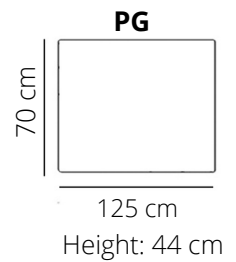

FABIAN

ELEMENTS

STITCHING

flat seam

HEIGHT: 80 cm
DEPTH: 100 cm
SEAT DEPTH: 59 cm
SEAT HEIGHT: 44 cm
ARM HEIGHT: 60 cm

PRODUCT INFO

FRAME

pine wood

This sofa has loose seat and back cushions

Fabrics and L60 only

Decorative cushions separately available in
75x62 cm or 53x53 cm