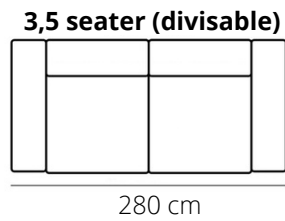

FABIAN

ELEMENTS

STITCHING

flat seam

HEIGHT: 80 cm
DEPTH: 100 cm
SEAT DEPTH: 59 cm
SEAT HEIGHT: 44 cm
ARM HEIGHT: 60 cm

PRODUCT INFO

FRAME

pine wood

This sofa has loose seat and back cushions

Fabrics and L60 only

Decorative cushions separately available in
75x62 cm or 53x53 cm