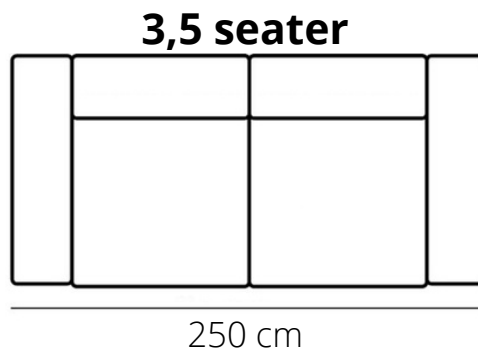

LAUSANNE

ELEMENTS

STITCHING

pinched seam

LEGS

OL
black

HEIGHT: 79 cm
DEPTH: 96 cm
SEAT DEPTH: 57 cm
SEAT HEIGHT: 46 cm

PRODUCT INFO