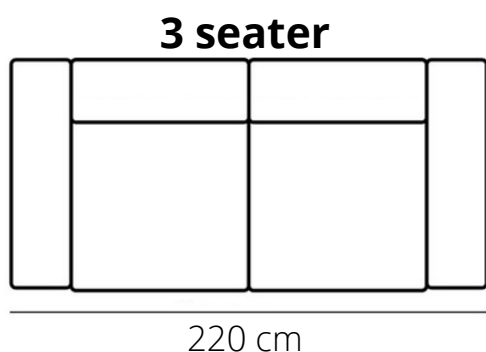

LAUSANNE

ELEMENTS

STITCHING

pinched seam

LEGS

OL
black

HEIGHT: 79 cm
DEPTH: 96 cm
SEAT DEPTH: 57 cm
SEAT HEIGHT: 46 cm

PRODUCT INFO