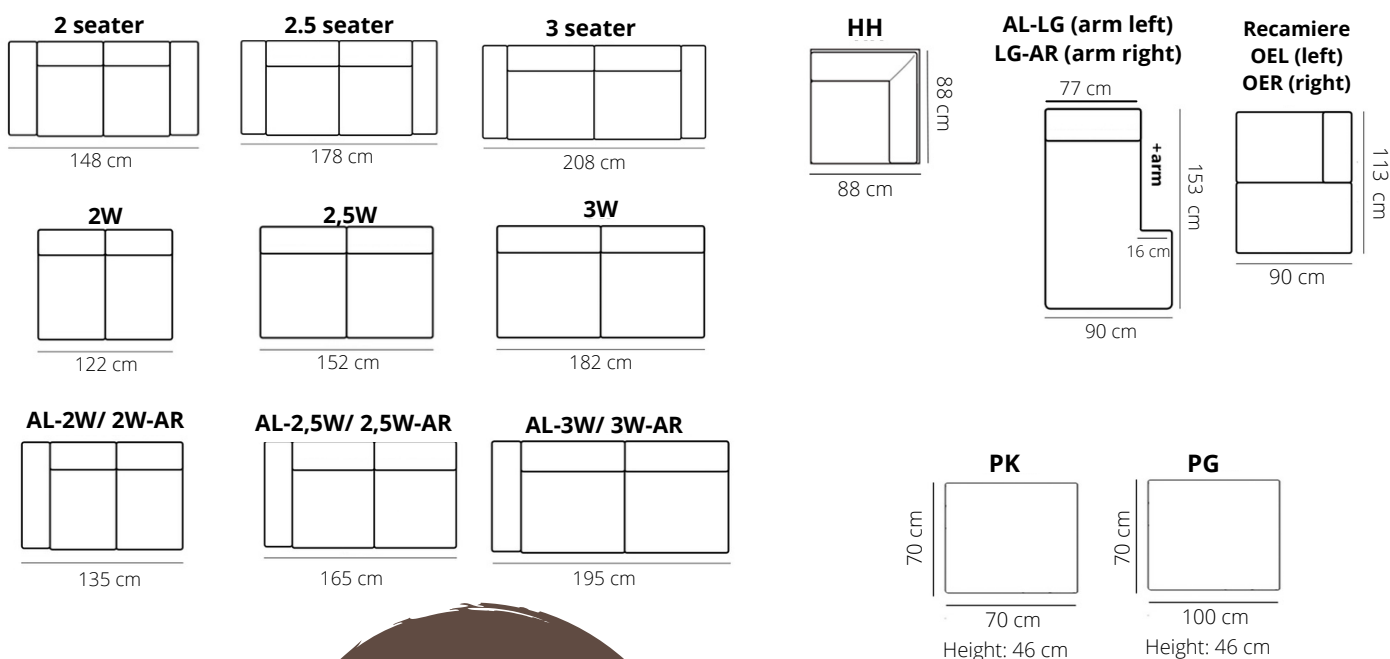

## ELEMENTS

**HEIGHT: 83 cm**  
**DEPTH: 90 cm**  
**SEAT DEPTH: 55 cm**  
**SEAT HEIGHT: 46 cm**  
**ARM HEIGHT: 70 cm**

## STITCHING

flat seam