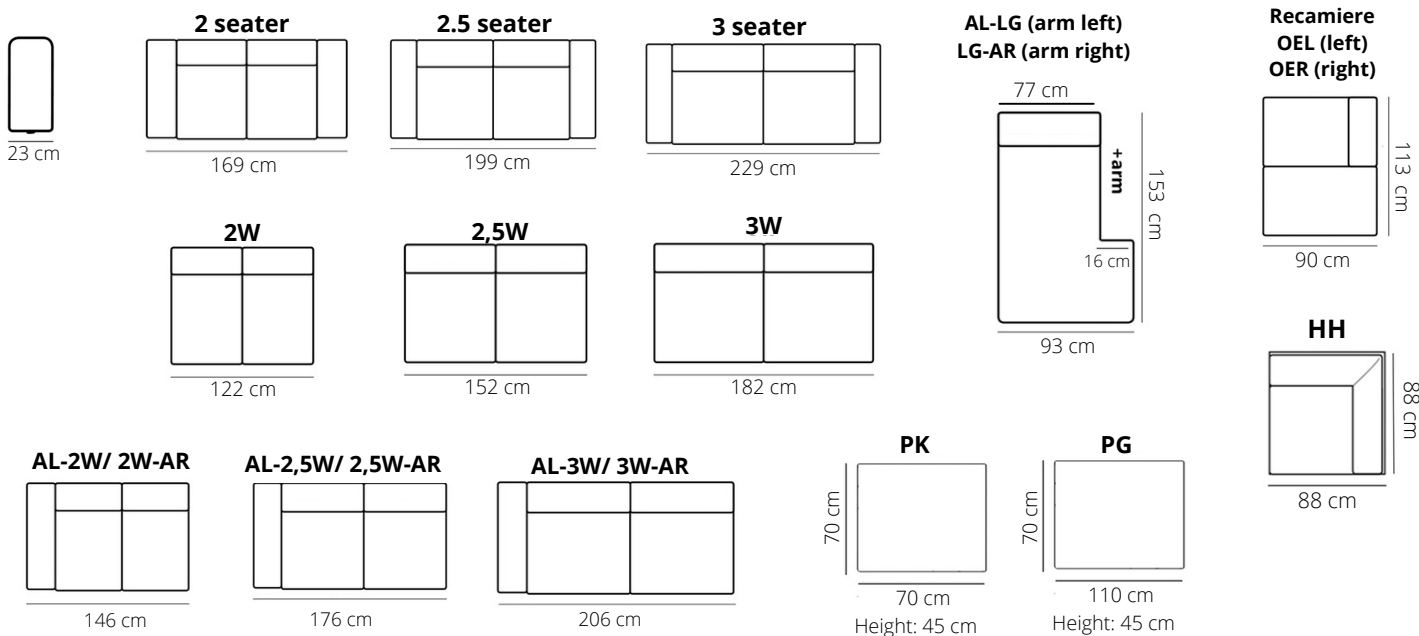

## STITCHING

flat seam

## LEGS

**NAM**  
black

**HEIGHT: 82 cm**  
**DEPTH: 90 cm**  
**SEAT DEPTH: 55 cm**  
**SEAT HEIGHT: 45 cm**  
**ARM HEIGHT: 64 cm**