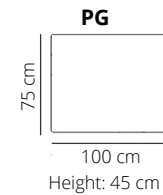

AL-LK (arm left)
LK-AR (arm right)

85 cm

AL-LG (arm left)
LG-AR (arm right)

100 cm

OEL (left)
OER (right)

97 cm

96 cm

75 cm
Height: 45 cm

75 cm
Height: 45 cm

AL-1W (arm left)
1W-AR (arm right)

86 cm

AL-1,5W (arm left)
1,5W-AR (arm right)

101 cm

AL-2W (arm left)
2W-AR (arm right)

146 cm

AL-2,5W (arm left)
2,5W-AR (arm right)

176 cm

AL-3W (arm left)
3W-AR (arm right)

206 cm

1W

62 cm

1,5W

77 cm

2W

122 cm

2,5W

152 cm

3W

182 cm

STITCHING

pinched seam

HEIGHT: 76 cm
DEPTH: 97 cm
SEAT DEPTH: 57 cm
SEAT HEIGHT: 44 cm
ARM HEIGHT: 59 cm