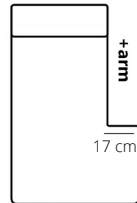

SANTORINI

ELEMENTS

24 cm

110 cm

125 cm

170 cm

200 cm

230 cm

AL-LK (arm left)
LK-AR (arm right)

85 cm

AL-LG (arm left)
LG-AR (arm right)

100 cm

OEL (left)
OER (right)

97 cm

96 cm

75 cm
Height: 45 cm

75 cm
Height: 45 cm

AL-1W (arm left)
1W-AR (arm right)

86 cm

AL-1,5W (arm left)
1,5W-AR (arm right)

101 cm

AL-2W (arm left)
2W-AR (arm right)

146 cm

AL-2,5W (arm left)
2,5W-AR (arm right)

122 cm

2,5W

152 cm

3W

182 cm

STITCHING

pinched seam

HEIGHT: 76 cm
DEPTH: 97 cm
SEAT DEPTH: 57 cm
SEAT HEIGHT: 44 cm
ARM HEIGHT: 59 cm