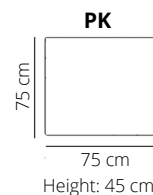

AL-LK (arm left)
LK-AR (arm right)

85 cm

AL-LG (arm left)
LG-AR (arm right)

100 cm

OEL (left)
OER (right)

97 cm

96 cm

75 cm
Height: 45 cm

75 cm
Height: 45 cm

AL-1W (arm left)
1W-AR (arm right)

86 cm

AL-1,5W (arm left)
1,5W-AR (arm right)

101 cm

AL-2W (arm left)
2W-AR (arm right)

146 cm

AL-2,5W (arm left)
2,5W-AR (arm right)

176 cm

AL-3W (arm left)
3W-AR (arm right)

206 cm

1W

62 cm

1,5W

77 cm

2W

122 cm

2,5W

152 cm

3W

182 cm

STITCHING

pinched seam

HEIGHT: 76 cm
DEPTH: 97 cm
SEAT DEPTH: 57 cm
SEAT HEIGHT: 44 cm
ARM HEIGHT: 59 cm