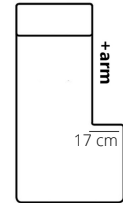

SANTORINI

ELEMENTS

24 cm

110 cm

125 cm

170 cm

200 cm

230 cm

AL-LK (arm left)
LK-AR (arm right)

85 cm

AL-LG (arm left)
LG-AR (arm right)

100 cm

OEL (left)
OER (right)

97 cm

96 cm

75 cm
Height: 45 cm

75 cm
Height: 45 cm

AL-1W (arm left)
1W-AR (arm right)

86 cm

AL-1,5W (arm left)
1,5W-AR (arm right)

101 cm

AL-2W (arm left)
2W-AR (arm right)

146 cm

AL-2,5W (arm left)
2,5W-AR (arm right)

122 cm

2,5W

152 cm

3W

182 cm

STITCHING

pinched seam

HEIGHT: 76 cm
DEPTH: 97 cm
SEAT DEPTH: 57 cm
SEAT HEIGHT: 44 cm
ARM HEIGHT: 59 cm