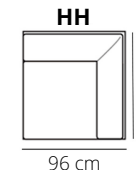

AL-LK (arm left)
LK-AR (arm right)

85 cm

AL-LG (arm left)
LG-AR (arm right)

100 cm

OEL (left)
OER (right)

97 cm

96 cm

75 cm
Height: 45 cm

75 cm
Height: 45 cm

AL-1W (arm left)
1W-AR (arm right)

86 cm

AL-1,5W (arm left)
1,5W-AR (arm right)

101 cm

AL-2W (arm left)
2W-AR (arm right)

146 cm

AL-2,5W (arm left)
2,5W-AR (arm right)

176 cm

AL-3W (arm left)
3W-AR (arm right)

206 cm

1W

62 cm

1,5W

77 cm

2W

122 cm

2,5W

152 cm

3W

182 cm

STITCHING

pinched seam

HEIGHT: 76 cm
DEPTH: 97 cm
SEAT DEPTH: 57 cm
SEAT HEIGHT: 44 cm
ARM HEIGHT: 59 cm