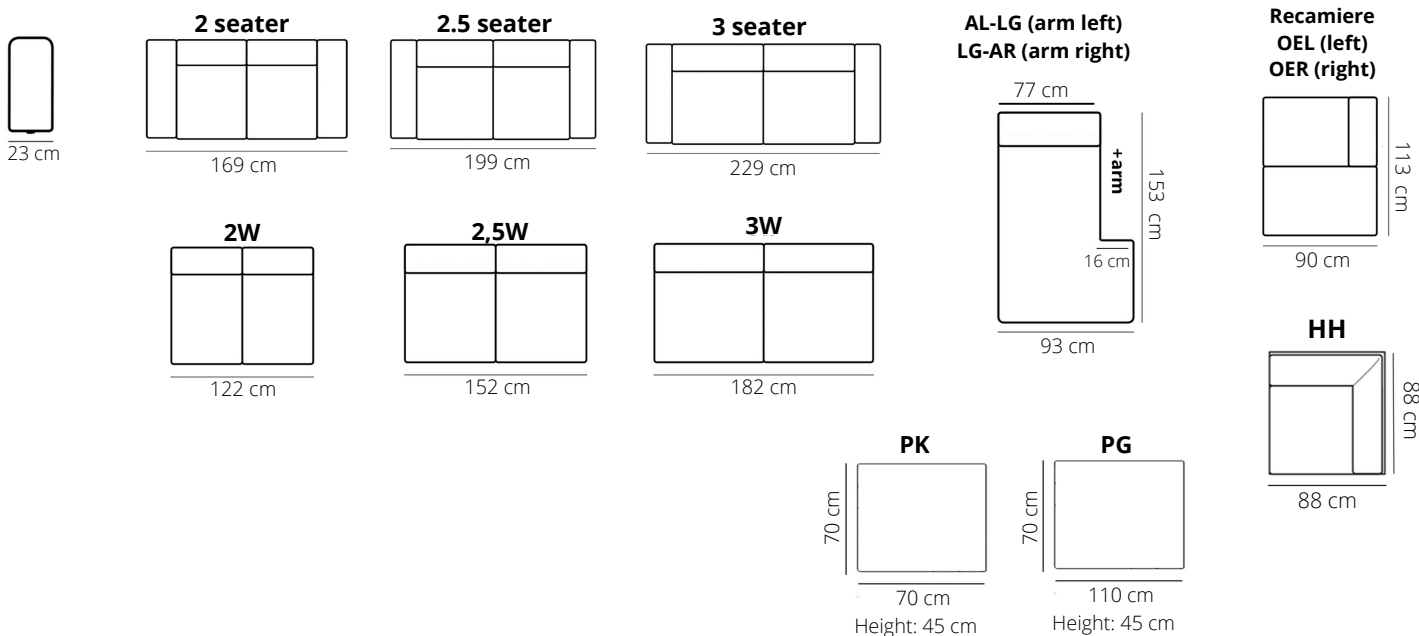

## STITCHING

flat seam

## LEGS

**NAM**  
black

**HEIGHT: 82 cm**  
**DEPTH: 90 cm**  
**SEAT DEPTH: 55 cm**  
**SEAT HEIGHT: 45 cm**  
**ARM HEIGHT: 64 cm**