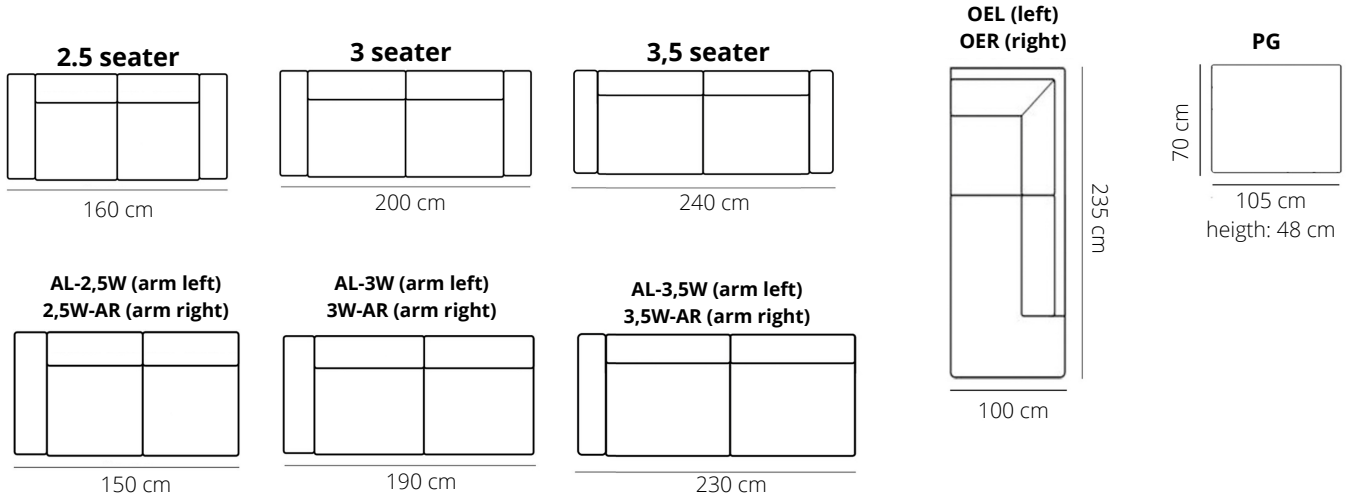

## ELEMENTS

HEIGHT: 84 cm  
 DEPTH: 98 cm  
 SEAT DEPTH: 55 cm  
 SEAT HEIGHT: 46 cm  
 ARM HEIGHT: 62 cm