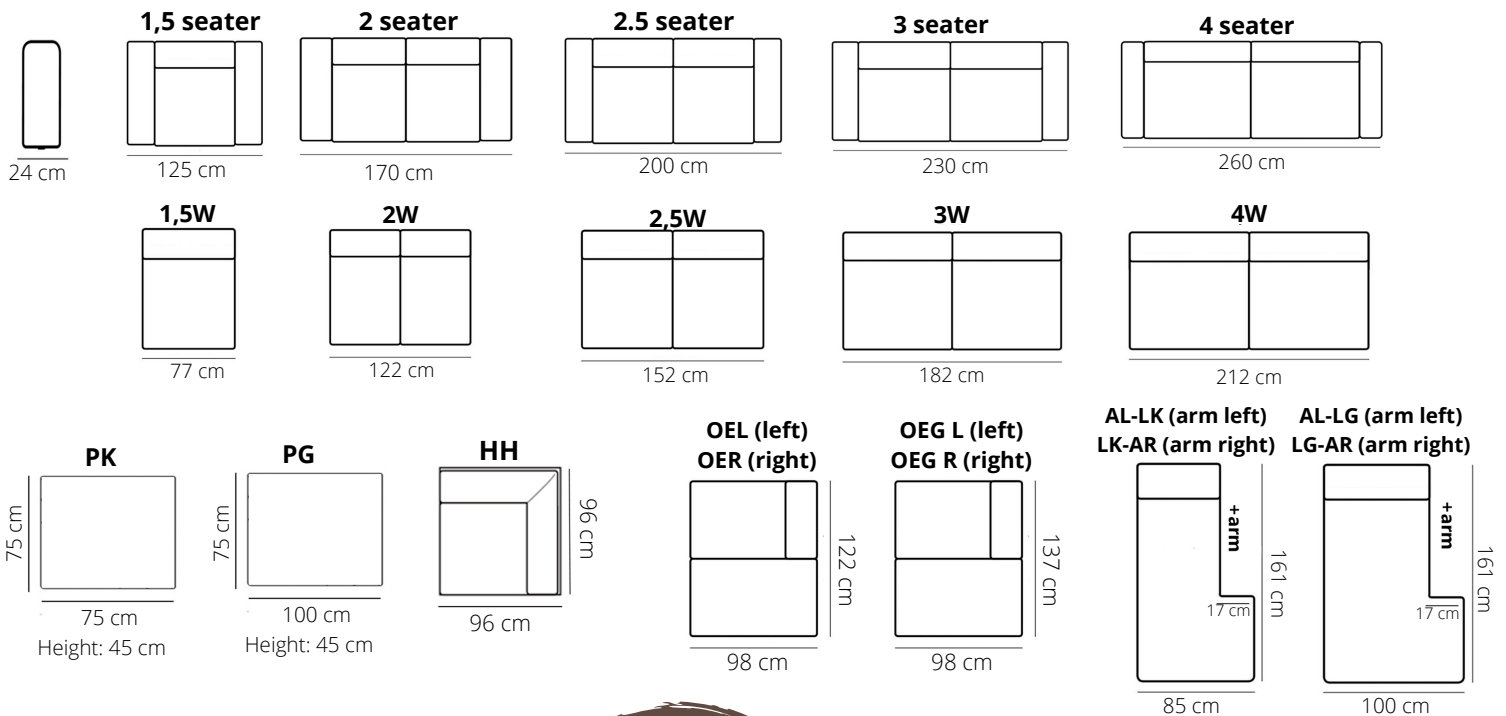

WHISPER

ELEMENTS

STITCHING

pinched seam

HEIGHT: 73 cm
 DEPTH: 98 cm
 SEAT DEPTH: 62 cm
 SEAT HEIGHT: 44 cm
 ARM HEIGHT: 57 cm

PRODUCT INFO

FRAME

beechwood

SEAT