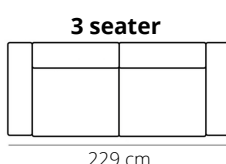

MISSOURI

ELEMENTS

23 cm

169 cm

199 cm

229 cm

122 cm

152 cm

182 cm

AL-LG (arm left)
LG-AR (arm right)

93 cm

Recamiere
OEL (left)
OER (right)

90 cm

HH

88 cm

PK

100 cm

Height: 45 cm

PG

100 cm

Height: 45 cm

STITCHING

flat seam

LEGS

J-186
black

HEIGHT: 82 cm
DEPTH: 90 cm
SEAT DEPTH: 55 cm
SEAT HEIGHT: 45 cm
ARM HEIGHT: 64 cm

PRODUCT INFO

FRAME

beechwood

chipboard

FILLING

BACK