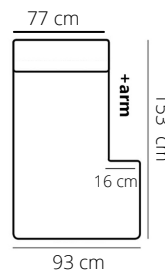

MISSOURI

ELEMENTS

23 cm

169 cm

199 cm

229 cm

122 cm

152 cm

182 cm

AL-LG (arm left)
LG-AR (arm right)

93 cm

Recamiere
OEL (left)
OER (right)

90 cm

HH

88 cm

PK

100 cm

Height: 45 cm

PG

100 cm

Height: 45 cm

STITCHING

flat seam

LEGS

J-186
black

HEIGHT: 82 cm
DEPTH: 90 cm
SEAT DEPTH: 55 cm
SEAT HEIGHT: 45 cm
ARM HEIGHT: 64 cm

PRODUCT INFO

FRAME

beechwood

chipboard

FILLING

BACK