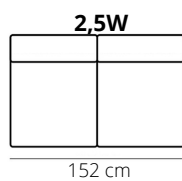

MISSOURI

ELEMENTS

23 cm

169 cm

199 cm

229 cm

122 cm

152 cm

182 cm

AL-LG (arm left)
LG-AR (arm right)

93 cm

Recamiere
OEL (left)
OER (right)

90 cm

HH

88 cm

PK

100 cm

Height: 45 cm

PG

100 cm

Height: 45 cm

STITCHING

flat seam

LEGS

J-186
black

HEIGHT: 82 cm
DEPTH: 90 cm
SEAT DEPTH: 55 cm
SEAT HEIGHT: 45 cm
ARM HEIGHT: 64 cm

PRODUCT INFO

FRAME

beechwood

chipboard

FILLING

BACK