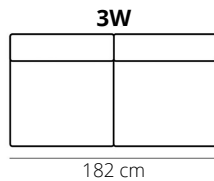

MISSOURI

ELEMENTS

23 cm

169 cm

199 cm

229 cm

122 cm

152 cm

182 cm

AL-LG (arm left)
LG-AR (arm right)

93 cm

Recamiere
OEL (left)
OER (right)

90 cm

HH

88 cm

PK

100 cm

Height: 45 cm

PG

100 cm

Height: 45 cm

STITCHING

flat seam

LEGS

J-186
black

HEIGHT: 82 cm
DEPTH: 90 cm
SEAT DEPTH: 55 cm
SEAT HEIGHT: 45 cm
ARM HEIGHT: 64 cm

PRODUCT INFO

FRAME

beechwood

chipboard

FILLING

BACK