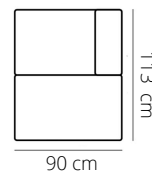

MISSOURI

ELEMENTS

23 cm

169 cm

199 cm

229 cm

122 cm

152 cm

182 cm

AL-LG (arm left)
LG-AR (arm right)

93 cm

Recamiere
OEL (left)
OER (right)

90 cm

HH

88 cm

PK

100 cm

Height: 45 cm

PG

100 cm

Height: 45 cm

STITCHING

flat seam

LEGS

J-186
black

HEIGHT: 82 cm
DEPTH: 90 cm
SEAT DEPTH: 55 cm
SEAT HEIGHT: 45 cm
ARM HEIGHT: 64 cm

PRODUCT INFO

FRAME

beechwood

chipboard

FILLING

BACK