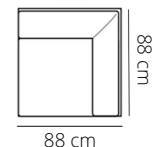

MISSOURI

ELEMENTS

23 cm

169 cm

199 cm

229 cm

122 cm

152 cm

182 cm

AL-LG (arm left)
LG-AR (arm right)

93 cm

Recamiere
OEL (left)
OER (right)

90 cm

HH

88 cm

PK

100 cm

Height: 45 cm

PG

100 cm

Height: 45 cm

STITCHING

flat seam

LEGS

J-186
black

HEIGHT: 82 cm
DEPTH: 90 cm
SEAT DEPTH: 55 cm
SEAT HEIGHT: 45 cm
ARM HEIGHT: 64 cm

PRODUCT INFO

FRAME

beechwood

chipboard

FILLING

BACK