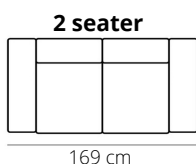

MISSOURI

ELEMENTS

23 cm

169 cm

199 cm

229 cm

122 cm

152 cm

182 cm

AL-LG (arm left)
LG-AR (arm right)

93 cm

Recamiere
OEL (left)
OER (right)

90 cm

HH

88 cm

PK

100 cm

Height: 45 cm

PG

100 cm

Height: 45 cm

STITCHING

flat seam

LEGS

J-186
black

HEIGHT: 82 cm
DEPTH: 90 cm
SEAT DEPTH: 55 cm
SEAT HEIGHT: 45 cm
ARM HEIGHT: 64 cm

PRODUCT INFO

FRAME

beechwood

chipboard

FILLING

BACK