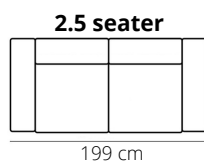

MISSOURI

ELEMENTS

23 cm

169 cm

199 cm

229 cm

122 cm

152 cm

182 cm

AL-LG (arm left)
LG-AR (arm right)

93 cm

Recamiere
OEL (left)
OER (right)

90 cm

HH

88 cm

PK

100 cm

Height: 45 cm

PG

100 cm

Height: 45 cm

STITCHING

flat seam

LEGS

J-186
black

HEIGHT: 82 cm
DEPTH: 90 cm
SEAT DEPTH: 55 cm
SEAT HEIGHT: 45 cm
ARM HEIGHT: 64 cm

PRODUCT INFO

FRAME

beechwood

chipboard

FILLING

BACK