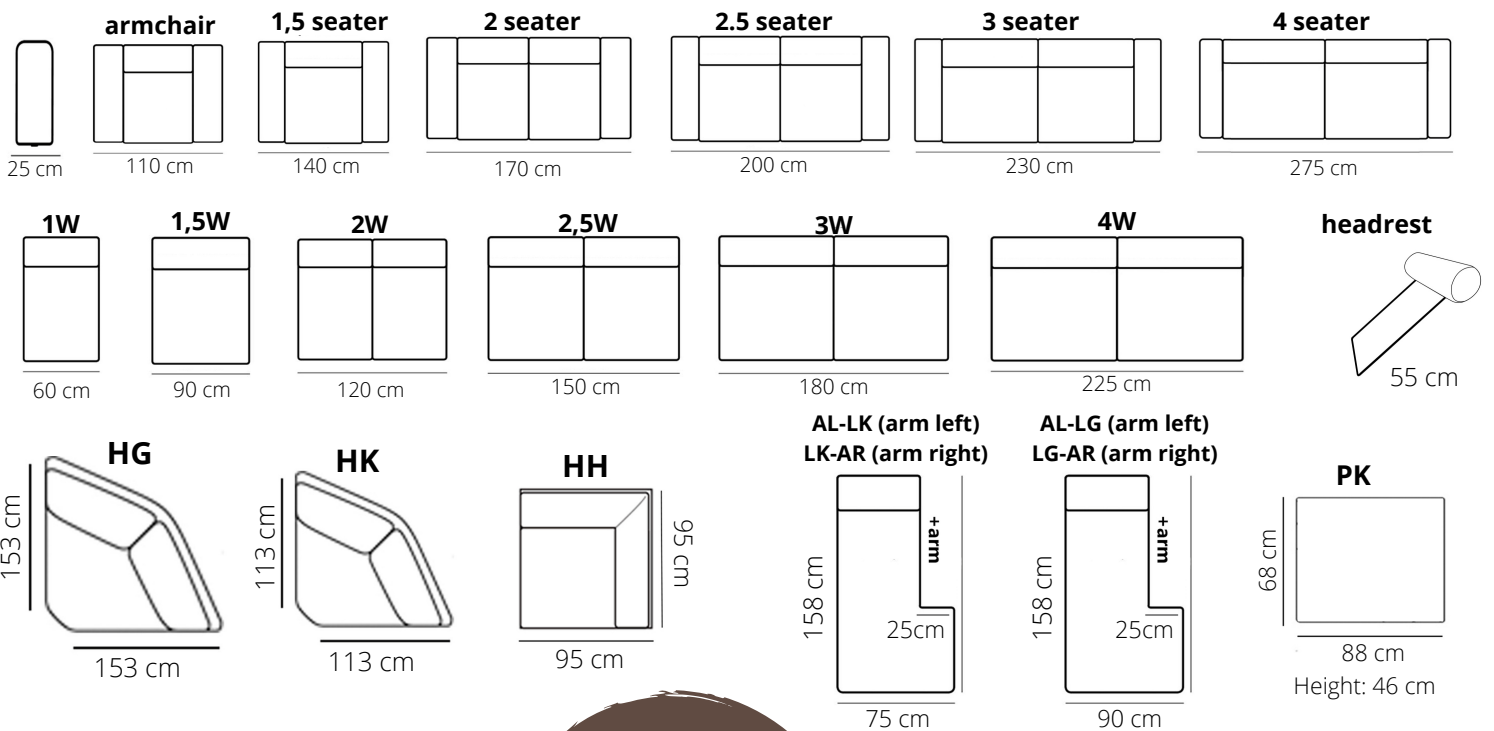

CORSICA

ELEMENTS

STITCHING

pinched seam

LEGS

I

HEIGHT: 84 cm
 DEPTH: 95 cm
 SEAT DEPTH: 58 cm
 SEAT HEIGHT: 46 cm
 ARM HEIGHT: 57 cm

PRODUCT INFO

FRAME

beechwood

chipboard

FILLING

fibre wool

SUSPENSION

elastic belts

BACK